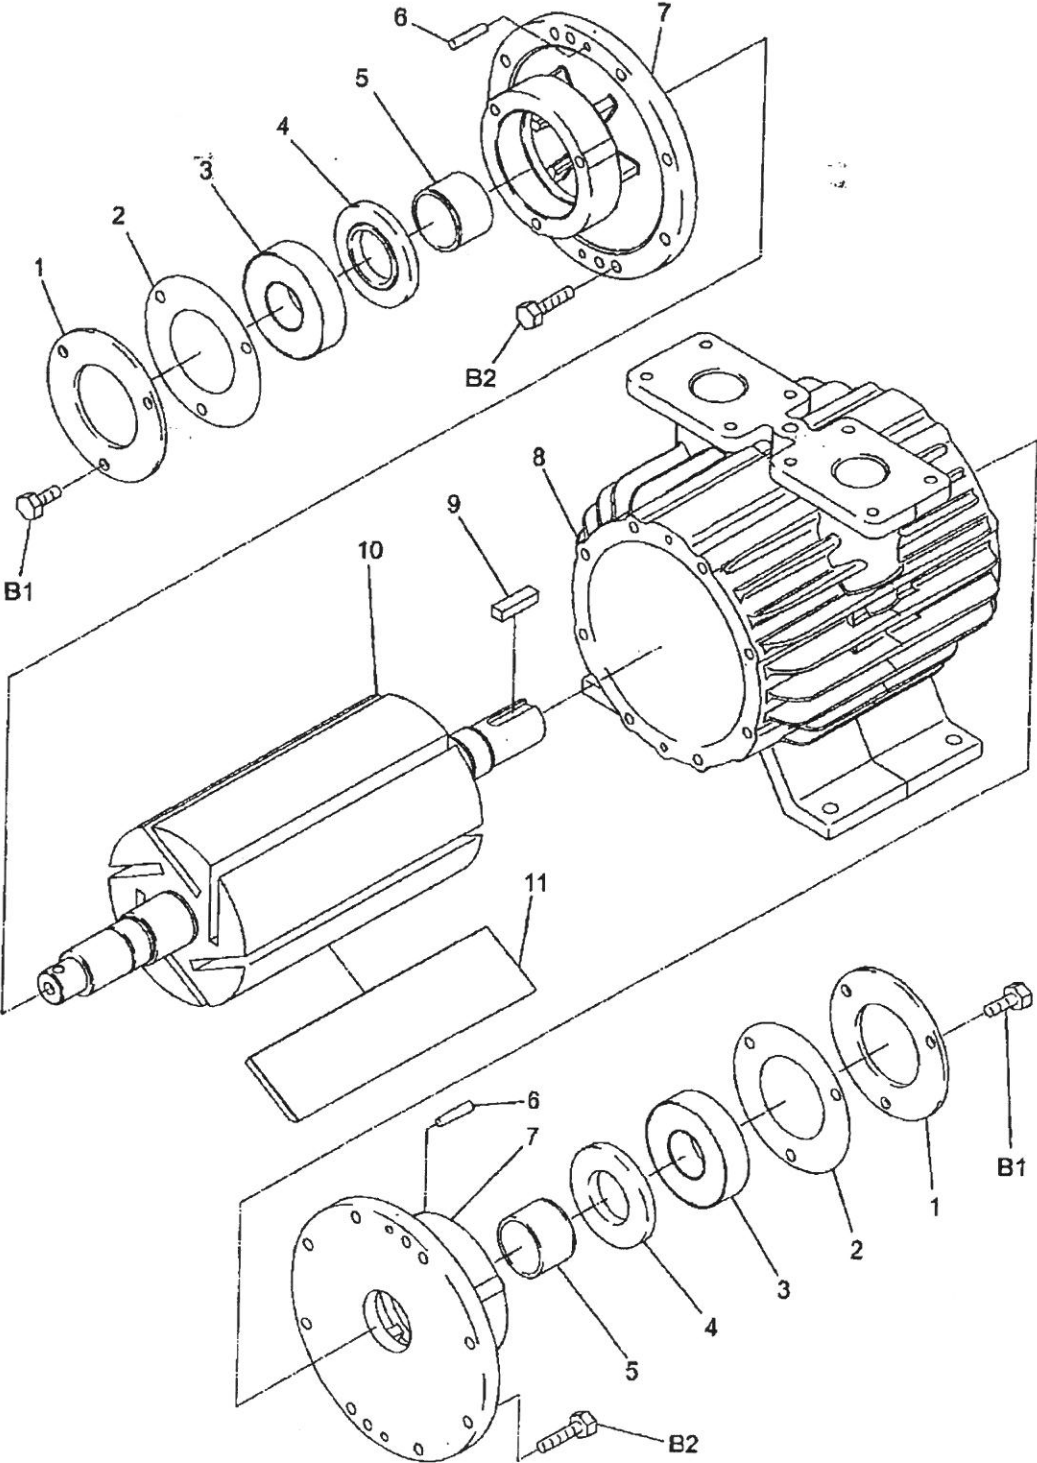

KRF110-01 Body

KRF110-B-01

Item	Part Number	Part Name	Specification	QTY
B12	31083401080	Truss Tapping Screw	Type-2 Grooved M4x10 Black Chrome-Plated	7
B13	33000300020	Plain Washer	8.5x13x1.6T	8
B14	33000010120	Plain Washer	M5	4
B15	33000013120	Plain Washer	M10	8
B16	33000507210	Spring Washer	M5	4
B17	32001805120	Hex Head Nut (with SW)	M10	8
	04040739010	Caution Label (Electric Shock) 63		1
	04040740010	Caution Label (Heat Injury) 63		1