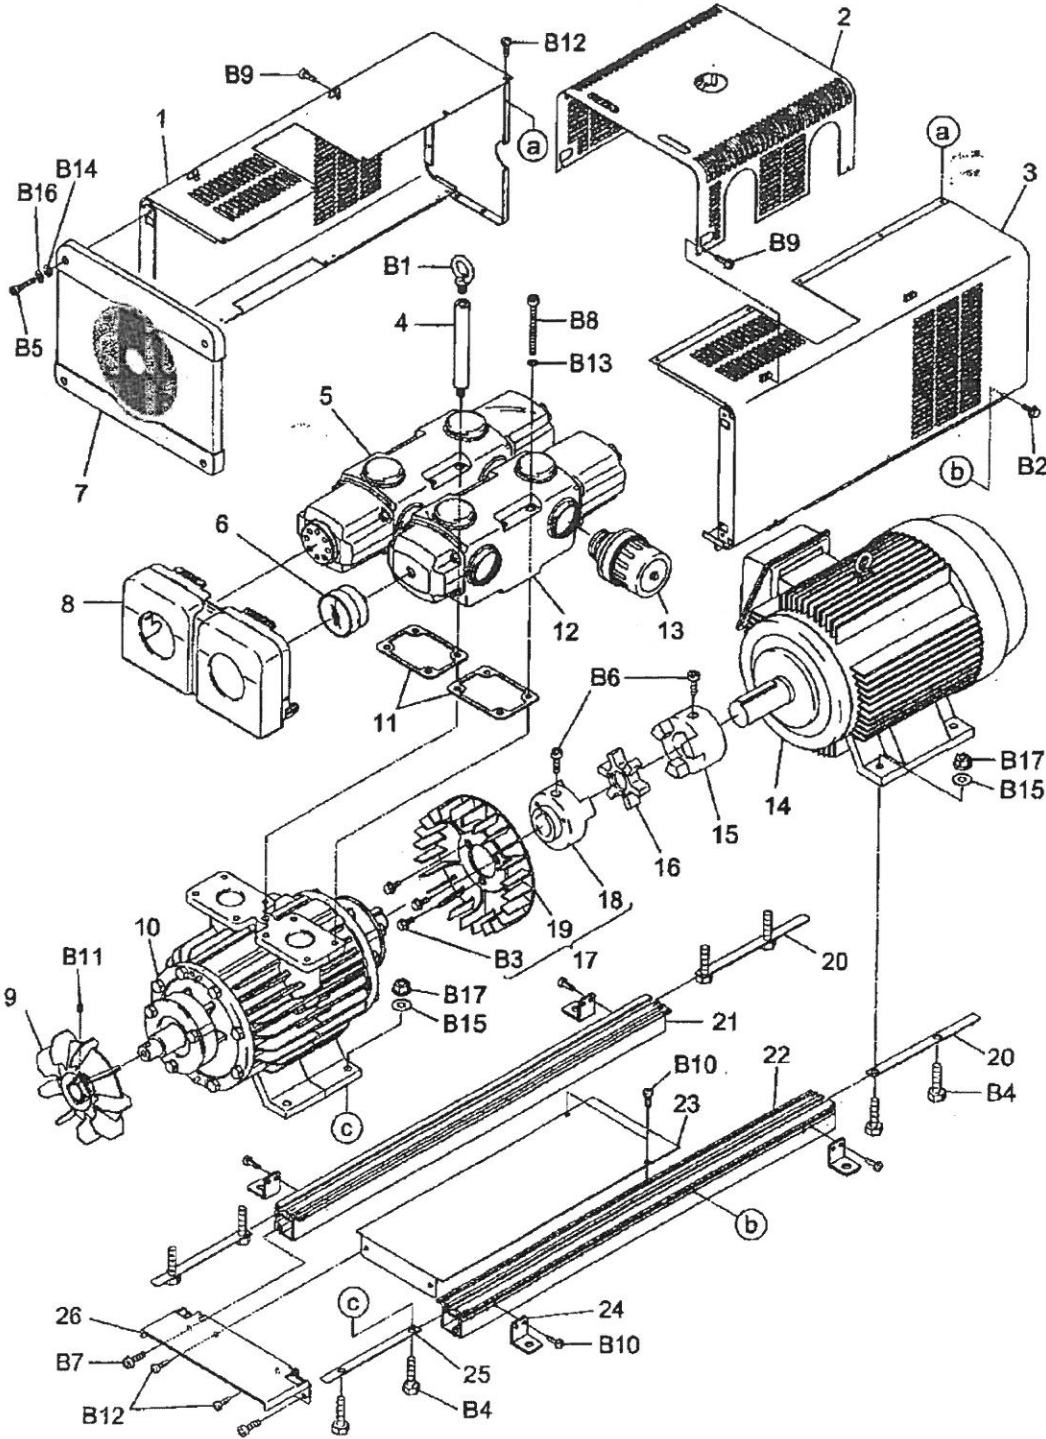

KRF110-B-01

KRF110-B-01

Item	Part Number	Part Name	Specification	QTY
1	03101504010	Main Cover 110 No.1 Assy		1
2	03101741010	SD Case Cover 110B		1
3	03101505010	Main Cover 110 No.2 Assy		1
4	04002917030	Auxiliary Bolt	A=156	1
5	03101695010	SFF-70 Assy		1
6	04100705010	D-shape Gauge	GS58-R02 60D, for CBF	1
7	03101469010	Front Cover 110 Assy		1
8	02100507010	Gauge Cover 110		1
9	02035372010	Fan Assy		1
10	KRF110-01	KRF110-01 Body		1
11	04002846010	Gasket (A)	1.0T	2
12	03101696010	PSF-110 Assy		1
13	03001482010	Press. Controller PCA10 Assy		1
14	0A001676000	Motor	IK-FCKA21 6P 3.7KW 200V	1
15	03101511020	Coupling	AL-110, 38D	1
16	04101313010	Spider	NER	1
17	03101465020	Fan with Coupling Assy		1
18	03101512020	Coupling	AL-110, 32D	1
19	03101445010	Radial Fan	PA66-GF33	1
20	04101304030	Bolt Holder Plate	L1=140	2
21	03101480010	Frame Base 110 No.1		1
22	03101481010	Frame Base 110 No.2		1
23	03101492010	Partition Plate Lower 110		1
24	04101303010	Base Leg		4
25	04101304020	Bolt Holder Plate	L1=120	2
26	03101493020	Support Bracket		1
B1	30251000110	Eye Bolt	M10	1
B2	30850512330	Hex Head Bolt (with W, SW)	M5x12	6
B3	30850616320	Hex Head Bolt (with W, SW)	M6x16	3
B4	30011035320	Hex Head Bolt	M10x35	8
B5	30060525460	Hex Socket Head Cap Bolt	M5x25 Blackening	4
B6	30060815420	Hex Socket Head Cap Bolt	M8x15	2
B7	30060820460	Hex Socket Head Cap Bolt	M8x20 Blackening	4
B8	30060862460	Hex Socket Head Cap Bolt	M8x15 Blackening	8
B9	31453401010	Pan Head Small Screw	M4x10	4
B10	31010501010	Pan Head Small Screw	M5x10	10
B11	31113061210	Hex Socket Set Screw (Cone Point)	M6x12 Blackening	1