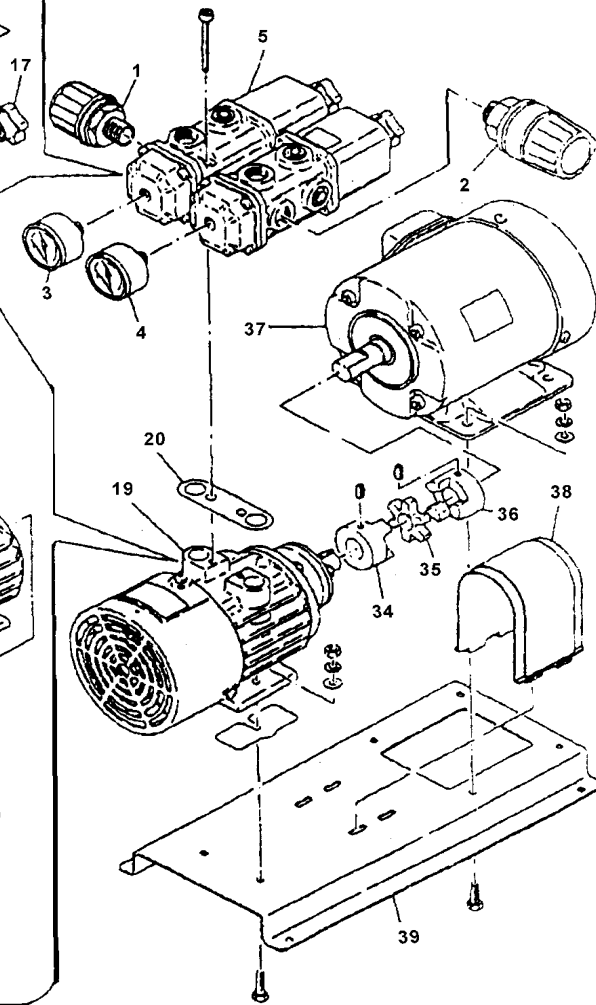

Orion KRX-6 Vacuum Pump

Parts Break down

Prices are subject to change February 2002