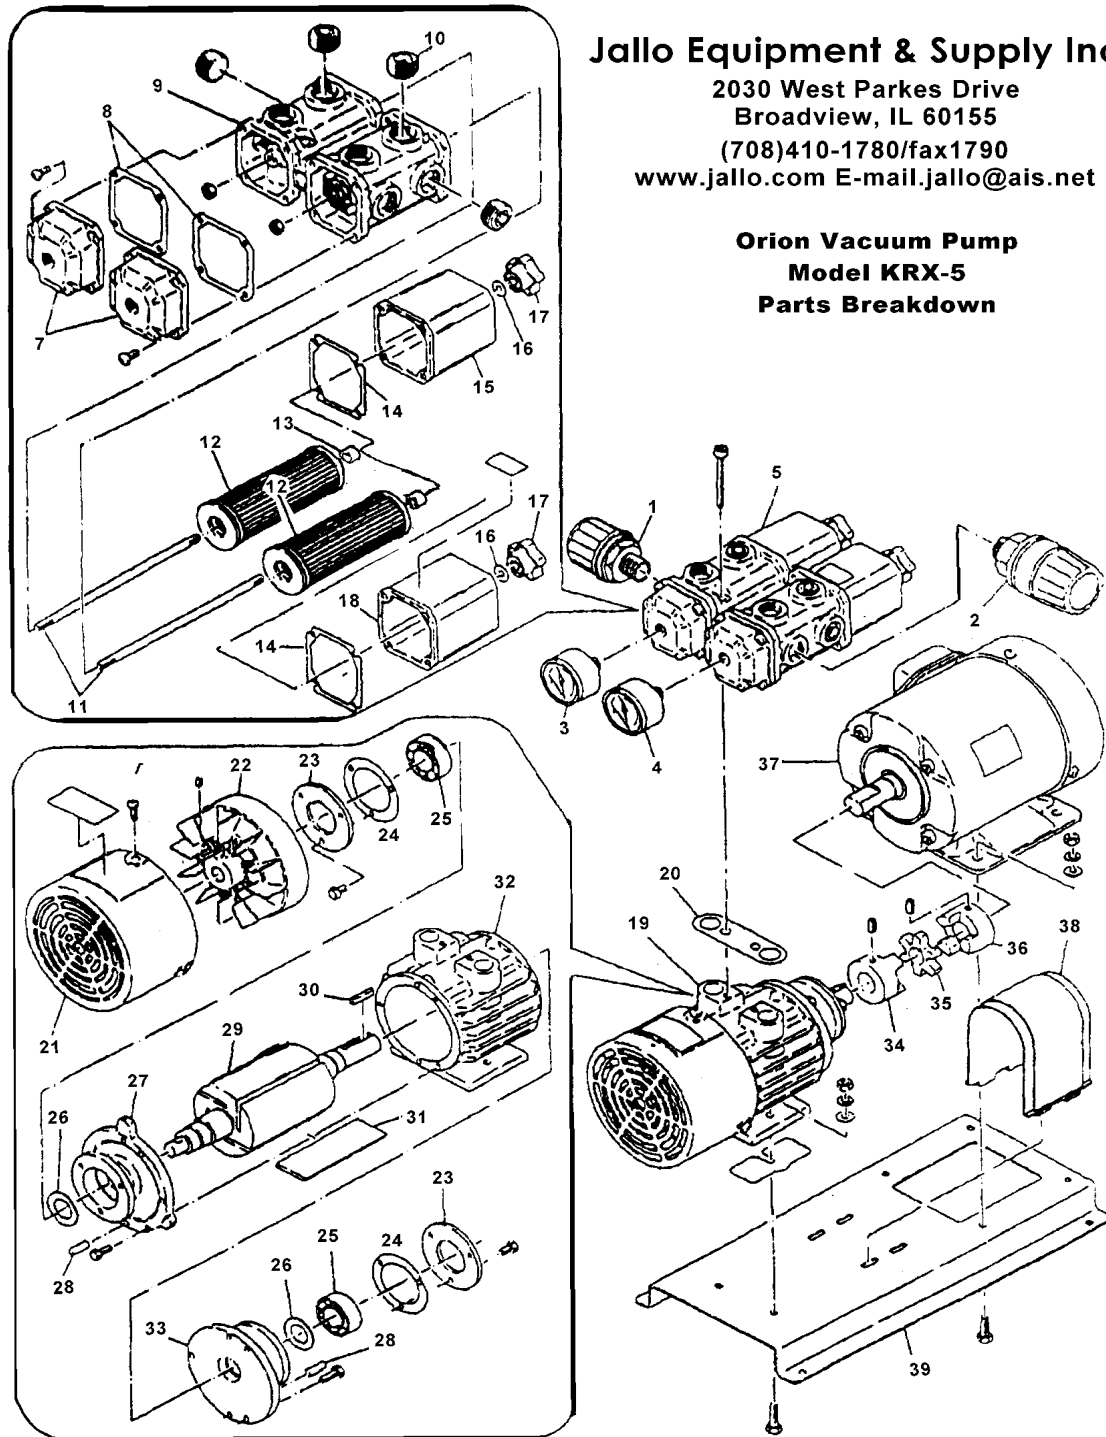

#	Part name	Part number	
1	Vacuum Regulator	3039289010	1
2	Pressure Regulator	3000049010	1
3	Pressure Gauge	4002320010	1
4	Vacuum gauge	4039371010	1
*5	SDX Case Complete		1
6	Manifold Bolt		2
*7	Manifold Cap	3039287020	2
8	Manifold Cap Gasket	3039292010	2
9	SDX Case	1031013010	1
10	Plug	4039361010	
11	Filter Rod	4039360040	2
12	Filter	4000028010	2
13	Spring	40393590010	2
14	Filter Gasket	3039263010	2
15	Filter Case KRX-5	3039259010	1
16	Gasket Washer	4000695010	2
17	Knob	4034947010	2
18	Muffler Cover	3039260010	1
19	Pump Only KRX-5		1
20	Manifold Gasket	4009579010	1
21	Fan Housing Guard	3039902010	1
22	Fan	2034521010	1
23	Bearing Cover	4009352020	2
24	Liner/Shim		
25	Bearing	39001128220	2
26	Bearing Retainer Stop	403957010	2
27	Side Plate F.S.	3039268010	1
28	Pin	33611111300	4
29	Rotor	2034546010	1
30	Key	33300412000	1
31	Vane/Blade	4009565010	4
32	Pump Housing KRX-5	2034517010	1
33	Side Plate M.S.	3039269010	1
34	Pump Side Coupling	4000339010	1
35	Spider	4002338010	1
36	Motor Side Coupling	4000339070	1
37	Motor		1
38	Coupling Guard	3036521010	1
39	Base	3039277010	1

Jallo Equipment & Supply Inc.

2030 West Parkes Drive
Broadview, IL 60155
(708)410-1780/fax1790

www.jallo.com E-mail:jallo@ais.net

Orion Vacuum Pump Model KRX-5 Parts Breakdown