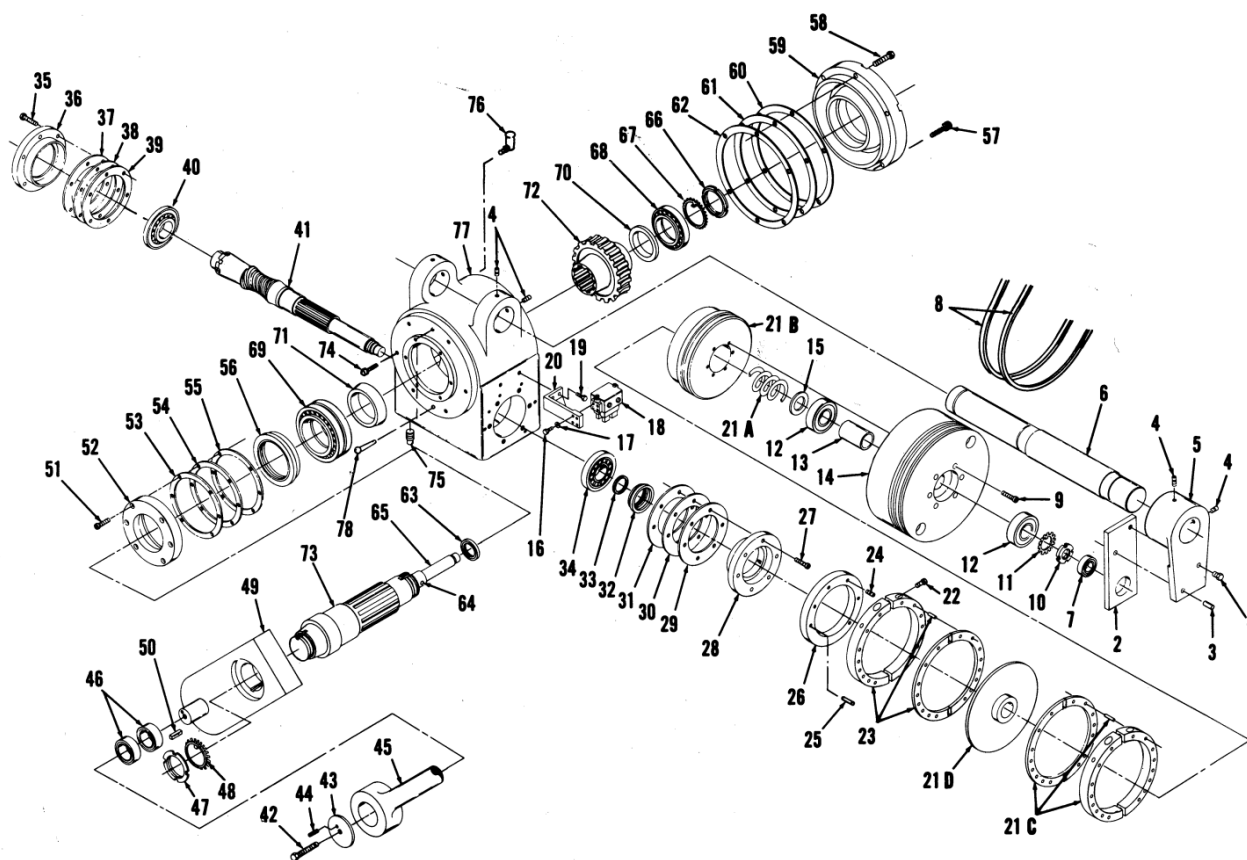

Right Hand Gear Box for 42, 47, & 52" S.E.P.

Lawson

#	Part #	Description	Qty
1	6207	Screw	2
2	6BA2055	Plate Mounting	1
3	6BA2057	Taper Pin	2
4	544CP	Setscrew	6
5	6BA5017	Bracket	1
6	6BA4025	Bracket Support	1
7	6206	Ball Bearing	1
8	8639	V Belt	1
9	224	Socket head Screw	6
10	958	Lock Nut Bearing	1
11	1158	Lock Bearing Washer	1
12	6012	Spacer	2
13	6BA2025	Flywheel	1
14	6BB5005	Spacer	1
15	6BA2027	Screw	1
16	671	Washer	4
17	1171	Washer	4
18	1493	Brush Holder	1
19	6047	Screw	2
20	6BA2045	Bracket	1

#	Part #	Description	Qty
21	6BA5005	Magnetic Clutch Assem.	1
21A	LCM-18	Spring	1
21B	NO #	Armature Assem.	1
21C	LCM-323	Adjusting ring & lining	1
21D	LCM-324	Hub & center plate	1
22	223	Screw	2
23	6BA5012	Brake Shoe Assembly	1
24	221	Screw	6
25	3113	Dowel Pin	1
26	6BA4012	Brake Shoe Adapter	1
27*	241	Screw	6
28*	6BA4013	Cap	1
29-31*	6BA20_	28,35,32- Plastic Shims	AR
32*	6015	Oil Seal	1
33*	6BA2058	Spacer	1
34*	6014	Roller Bearing	1
35*	6051	Screw	6
36*	6BA5015	Cap	1
37-39*	6BA20_	59,60,61- Plastic Shims	AR
37-40*	6016	Roller Bearing	1

**Right Hand Gear Box for 42, 47, & 52" S.E.P.
Lawson (Continued)**

#	Part #	Description	Qty
41*	6BA6013	Wormshaft	1
42*	6051	Screw	1
43*	2BA2067	Crank Washer	1
44*	2062	Spring Pin	1
45*	2BA2048	Terminal	1
46*	6044	Needle Bearing	2
47*	964	Lock Nut Bearing	1
48*	1164	Lock Bearing Washer	1
49*	2BB5002	Crank Assembly	1
50*	6BA2104	Key	1
51*	244	Screw	6
52*	6BA4018	Cap	1
53-55*	6BA20_	36,37,38- Plastic Shims	AR
56*	6019	Oil Seal	1
57*	245	Socket Head Cap Screw	1
58*	6042	Hexagon Head Cap Screw	5
59*	6BA5009	Cap	1
60-62*	6BA20_	39,40,41- Plastic Shims	AR
63*	6020	Oil Seal	1
64*	1572	Taper Pin	1
65*	6BA2047	Camshaft	1