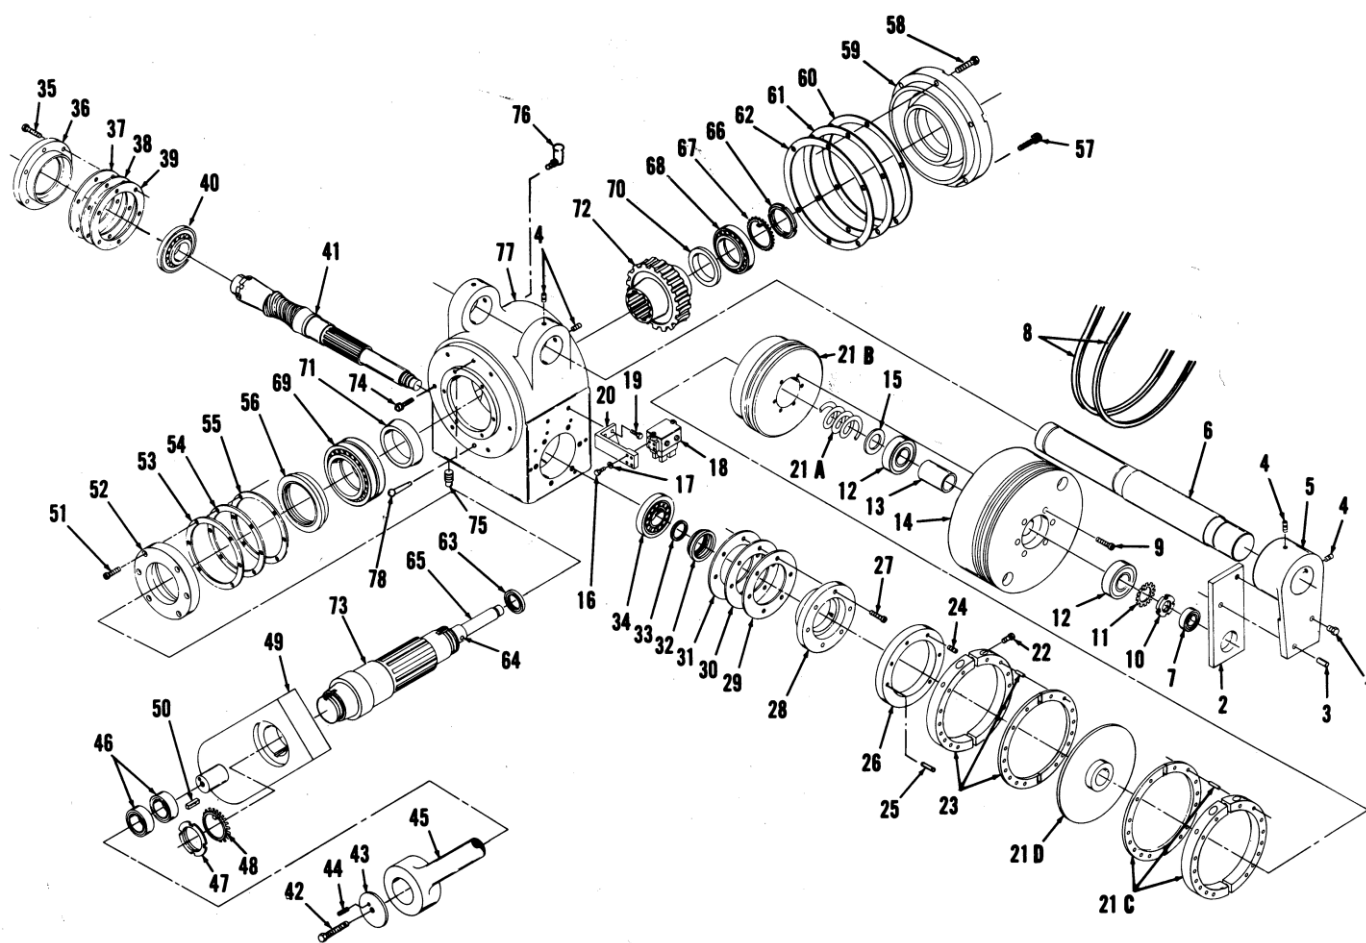

Right Hand Gear Box for 42, 47, & 52" S.E.P.

Lawson

#	Part #	Description	Qty
1	6207	Screw	2
2	6BA2055	Plate Mounting	1
3	6BA2057	Taper Pin	2
4	544CP	Setscrew	6
5	6BA5017	Bracket	1
6	6BA4025	Bracket Support	1
7	6206	Ball Bearing	1
8	8639	V Belt	1
9	224	Socket head Screw	6
10	958	Lock Nut Bearing	1
11	1158	Lock Bearing Washer	1
12	6012	Spacer	2
13	6BA2025	Flywheel	1
14	6BB5005	Spacer	1
15	6BA2027	Screw	1
16	671	Washer	4
17	1171	Washer	4
18	1493	Brush Holder	1
19	6047	Screw	2
20	6BA2045	Bracket	1

#	Part #	Description	Qty
21	6BA5005	Magnetic Clutch Assem.	1
21A	LCM-18	Spring	1
21B	NO #	Armature Assem.	1
21C	LCM-323	Adjusting ring & lining	1
21D	LCM-324	Hub & center plate	1
22	223	Screw	2
23	6BA5012	Brake Shoe Assembly	1
24	221	Screw	6
25	3113	Dowel Pin	1
26	6BA4012	Brake Shoe Adapter	1
27*	241	Screw	6
28*	6BA4013	Cap	1
29-31*	6BA20_	28,35,32- Plastic Shims	AR
32*	6015	Oil Seal	1
33*	6BA2058	Spacer	1
34*	6014	Roller Bearing	1
35*	6051	Screw	6
36*	6BA5015	Cap	1
37-39*	6BA20_	59,60,61- Plastic Shims	AR
37-40*	6016	Roller Bearing	1

**Right Hand Gear Box for 42, 47, & 52" S.E.P.
Lawson (Continued)**

#	Part #	Description	Qty
41*	6BA6013	Wormshaft	1
42*	6051	Screw	1
43*	2BA2067	Crank Washer	1
44*	2062	Spring Pin	1
45*	2BA2048	Terminal	1
46*	6044	Needle Bearing	2
47*	964	Lock Nut Bearing	1
48*	1164	Lock Bearing Washer	1
49*	2BB5002	Crank Assembly	1
50*	6BA2104	Key	1
51*	244	Screw	6
52*	6BA4018	Cap	1
53-55*	6BA20_	36,37,38- Plastic Shims	AR
56*	6019	Oil Seal	1
57*	245	Socket Head Cap Screw	1
58*	6042	Hexagon Head Cap Screw	5
59*	6BA5009	Cap	1
60-62*	6BA20_	39,40,41- Plastic Shims	AR
63*	6020	Oil Seal	1
64*	1572	Taper Pin	1
65*	6BA2047	Camshaft	1