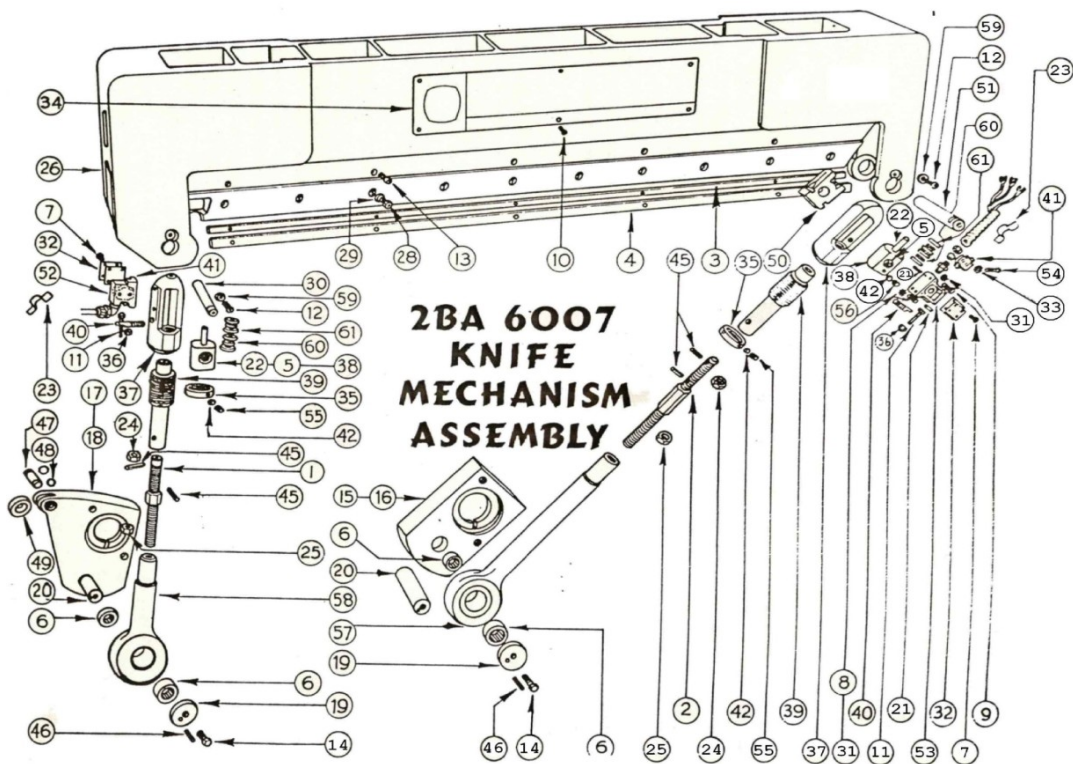

Knife Bar Mechanism Assembly 2BA6007- Old Style, Continued

Key No.	Part No.	Description	Qty
31	1171	Lockwasher #8 Shake Proof	4
32	2BA2071	Limit Switch Cover Plate	2
33	1211	Lockwasher #6 Shakeproof	4
34	2BA5009	Nameplate	1
35	2BA2055	Nut	2
36	993	Nut-Esna #10-32	2
37	2BA5001	Overload Housing	2
38	2BA2041	Overload Plug	2
39	2BA4008	Pull Bar Adapter	2
40	2BA2040	Pull Bar Overload Adjusting Screw	2
41	6214	Plunger-Compact-Overtravel	2
42	2BA2065	Plug	6
43	2BA5010	Pull Bar Assembly- L/H Items 1,14,19,20,24,25,30,36,58	1
44	2BA5011	Pull Bar Assembly- R/H items 2,14,16,19,20,24,25,30,36,57	1
45	6212	Roll Pin- Esna 1/4" dia. X 1 1/4" Lg	4
46	2062	Roll Pin- Esna 1/4" dia. X 3/4" Lg	2
47	2BA2053	Roller Pin	1
48	1741	Retaining Ring- Spirolox	2
49	2BA2059	Roller	1
50	2BA2062	Shear Block	1
51	2BA2047	Shear Block Stud	1
52	2BA4023	Switch Box- Overload L/H	1
53	2BA4024	Switch Box- Overload R/H	1
54	646	Screw Match #6-32 x 1" Rd Hd	4
55	520 F.P.	Setscrew- 3/8"-16 x 1/2" Soc Hd./Flat Point	4
56	521 F.P.	Setscrew-3/8"-16 x 1/2" Soc Hd./Flat Point	2
57	2BA4010	Terminal- R/H	1
58	2BA4011	Terminal- L/H	1
59	3BA2054	Washer	2
60	6095	Washer- Hardened	4
61	2BA2054	Washer- Belleville	8