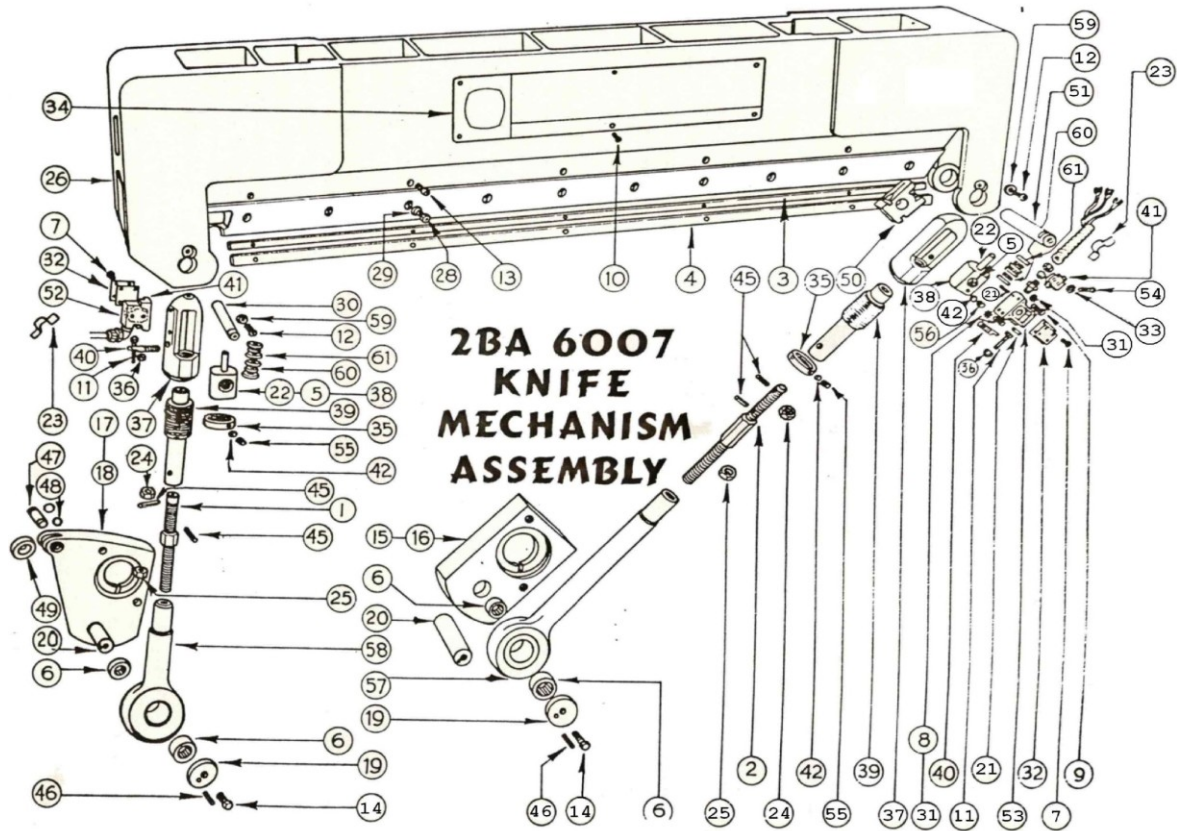

Knife Bar Mechanism Assembly 2BA6007- Old Style

Key No.	Part No.	Description	Qty
1	2BA2042	Adjusting Screw-L/H	1
2	2BA2050	Adjusting Screw-R/H	1
3	2BA4017	Backing Strip A	1
4	2BA4018	Backing Strip B	1
5	6043	Bearing	4
6	6044	Bearing	4
7	2371	Capscrew#6-32 x 1 1/4" Lg. Butt. Hd-Soc.	8
8	83	Capscrew #8-32 x 5/8" Lg.Soc. Hd	2
9	6025	Capscrew-#8-32 x 7/8" Lg. Soc. Hd	2
10	2366	Capscrew- #10-32 x 1 1/4" Lg. -Butt Hd. -Soc.	4
11	6204	Capscrew-310-32 x 1 1/4" Lg. -Hex Hd.	2
12	6034	Capscrew- 5/16"-18 x 1/2" Lg. Butt Hd- Soc.	2
13	225	Capscrew- 3/8"- 16 x 2" Sox Hd.	4
14	6051	Capscrew- 1/2"-13 x 1 1/4" Hex Hd.	2
15	2BA5006	Crank R/H	1
16	2BA5007	Crank Assembly- R/H	1
17	2BA5003	Crank- L/H	1
18	2BA5006	Crank-Assembly-L/H	1
19	2BA2067	Crank Washer	2
20	2BA4020	Crank Pin	2
21	6213	Dowel Pin 1/3" dia. X 1/2" Lg	4
22	6005	Dowel Pin 3/4" dia. 2" Lg	2
23	2BA2077	Insulation- Duropaper	2
24	2BA2091	Jam Nut- 1 1/4" - 12 R/H Thread	2
25	2BA2092	Jam Nut- 1 1/4" - 12 L/H Thread	2
26	2BA6005	Knife Bar	1
27	2BA4016	Knife- Order from Jallo	1
28	2BA2044	Knife Bolt	9
29	2BA2045	Knife Washer	9
30	2BA2046	Knife Bar Pin L/H	1